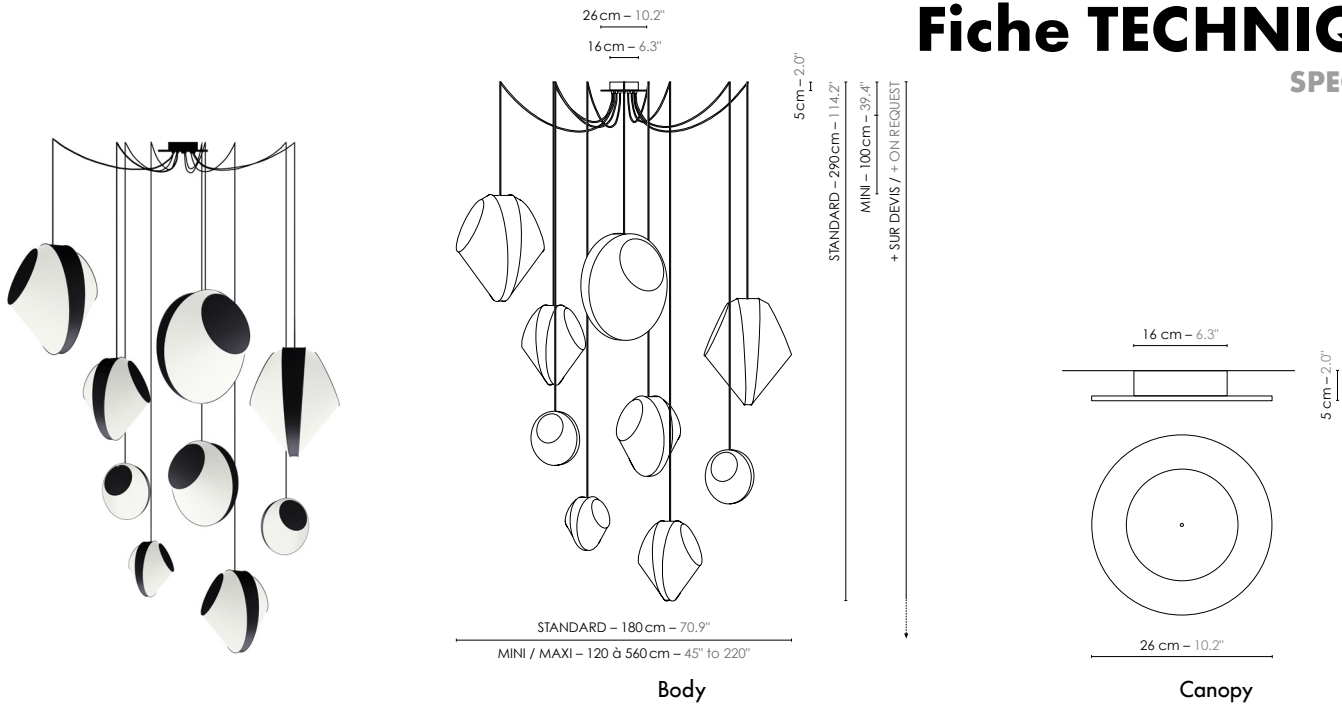

Fiche **TECHNIQUE**

SPEC sheet

DESIGNHEURE

LIGHTING

ÉDITION — FRANCE

www.designheure.com
contact@designheure.com
Tel : 33 (0)4 67 53 99 63

“Émerveillée par la diversité des formes de récifs coralliens et du monde aquatique, Jette a souhaité suggérer ces formes mi-animales mi-végétales qui intriguent et passionnent les plongeurs du monde. Quoique vivants ces organismes rivalisent par des formes parfois architecturales, avec une symétrie que seule la nature est capable de créer.”

Marveled by the diversity of coral reef shapes and the aquatic world, Jette wanted to suggest these half-animal, semi-plant forms that intrigue and fascinate divers around the world. Although alive, these organisms compete with sometimes architectural forms, with a symmetry that only nature can create.”

Model	Lustre/Chandelier 9 Mixte Reef	
Reference	Lu9mr3g3m3p	
Collection	Reef	
Design	2019	
Designer	Jette Scheib	
Environnement	Intérieur/Interior	
Dimensions	Dim. totales/Total dim. :	Ø 180 x H. 290 cm
	Dim. min./Min. dim. :	Ø 180 x H. min 100 cm
	Abat-jour/Lampshade :	3x Abj Grand/Ls Large : L. 53 x l. 49 x H. 60 cm 3x Abj Moyen/Ls Medium : L. 40 x l. 35 x H. 45 cm 3x Abj Petit/Ls Small : L. 27 x l. 24 x H. 30 cm
	Plaque circulaire/Circular plate :	Ø 26 cm
	Boîtier électrique/Electrical power supply :	Ø 16 x H. 5 cm
Electricity	Tension :	220-240 V 50/60 Hz
	Douille/Socket :	6x E27- 3x E14
	Ampoule/Bulb :	6x Max 25 W équiv. 150 W 3x E27 Ø Max 80mm Grand/Large 3x E27 Ø Max 70mm Moyen/Medium 3x Max 15 W équiv. 100 W 3x E14 Ø Max 56mm Petit/Small
	Type d'ampoule/Type of bulb :	Non fournie/Not included Ampoule LED/LED bulb
Materials	Tissus ou laqué, acier laqué, fil tissé coloré. Fabric or lacquered, lacquered steel, colored textile cord.	
Custom made	Possibilité d'ajout de longueurs de fils/Adding of cords lenght possible. Possibilité de coloris sur mesure/Custom made colors possible	
Colors ref.	Lu9mr3g3m3pbn Lu9mr3g3m3pbbe Lu9mr3g3m3pbbx	Blanc / Noir/White / Black Blanc / Beige satiné/White / Beige satin Blanc / Bordeaux/White / Red wine
Weight	Net/Net kg : 17,0 Brut/Gross kg : 60,0	
Shipping	Nbre de colis/Nber of packs : 1 palette Dimensions : 120 x 80 x 160 cm	
Certifications