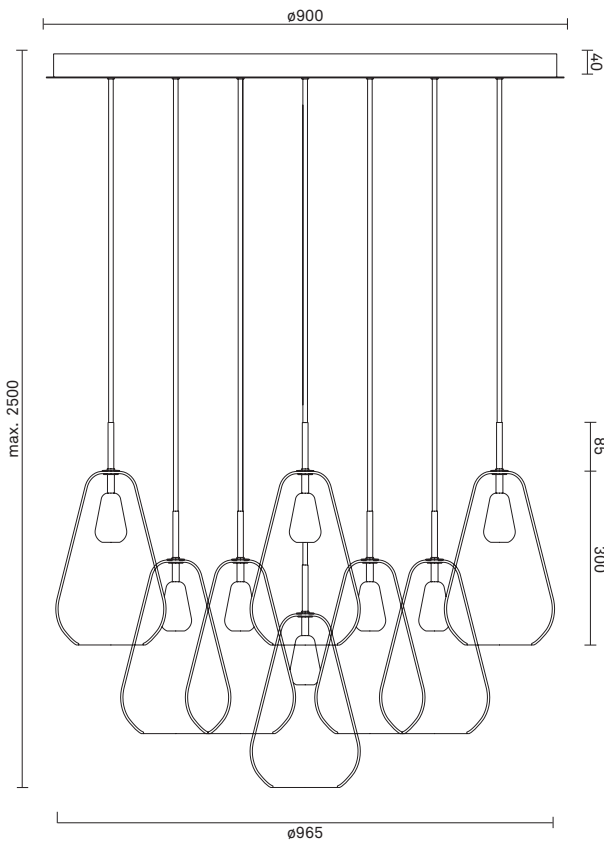

NUURA

ANOLI 13 Opal

Design: Sofie Refer, 2018. EU-model.

Anoli 13 Medium in mouth blown Opal glass and Nordic Gold finish Incl. Ceiling plate.

Anoli Collection captures the tranquility of falling water droplets. The elegant droplets and golden warmth are the essence of the sophisticated pendant collection Anoli.

The elegant yet simple drop shape is emphasized by the finest mouth blown glass and light gold metal.

The collection ranges from sleek pendants to elegant chandeliers and can be customised for larger projects and private homes.

Anoli 13 is a statement chandelier suitable for larger rooms and public spaces. The Chandelier can be customised in exclusive arrangement.

Anoli collection:

The Anoli collection include the following products:

- **Anoli 1 Small:** Nordic Gold, Opal White/Gold Glass
- **Anoli 1 Medium:** Nordic Gold, Opal White/Gold Glass
- **Anoli 3:** Nordic Gold, Opal White/Gold Glass
- **Anoli 6:** Nordic Gold, Opal White/Gold Glass
- **Anoli 13:** Nordic Gold, Opal White/Gold Glass