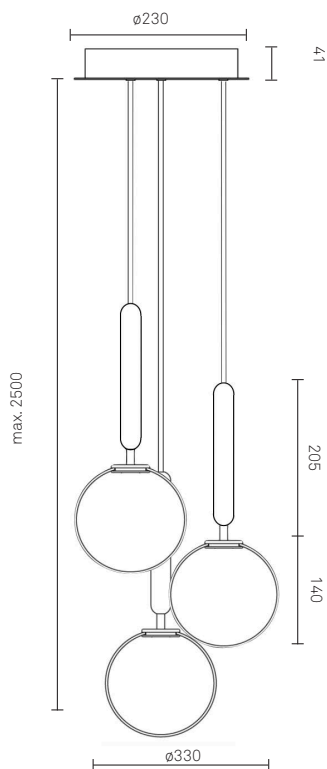

## MIIRA 3 Optic

Design: Sofie Refer, 2020. EU-model.

**Miira 3 in mouth-blown Optic Clear glass and Rock Grey finish. Incl. Ceiling plate.**

The significant details of Miira are the fine curves and thin neck that gives a graceful nappera.

## TECHNICAL INFO

**Product no.:** 03030223

**Type:** Suspension - Indoor

**Colour:**

Glass: Optic Clear

Metal: Rock Grey

Cable: Black

**Materials:**

Powder coated metal

Mouth-blown glass

Fabric covered cable

**Dimensions:**

330 $\phi$ - mm x max. 2500 mm

Ceiling plate:  $\phi$ 230mm x 41mm

Fabric cable -Length: 2500mm

**Product weight:**